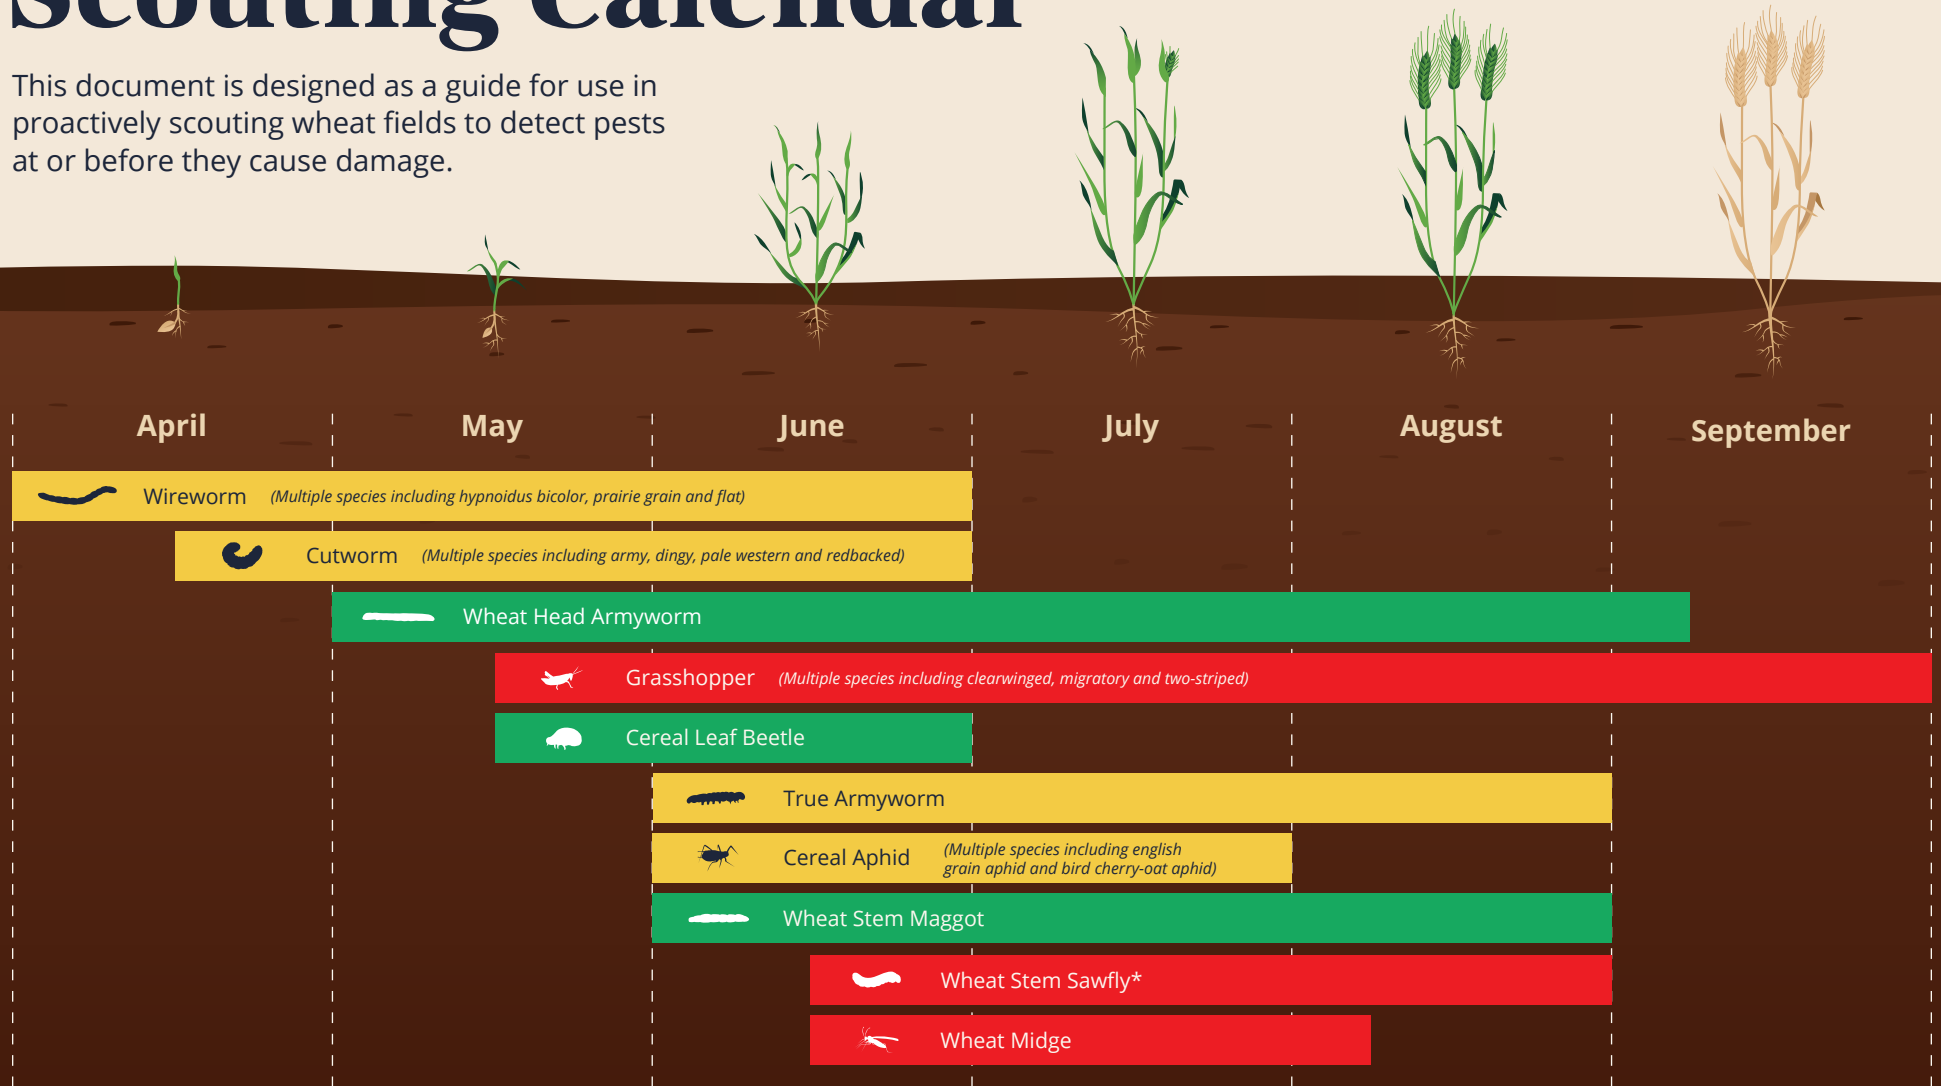

Spring Wheat Insect Scouting Calendar

This document is designed as a guide for use in proactively scouting wheat fields to detect pests at or before they cause damage.

Crop Impact Level

■ High impact
 ■ Mid impact
 ■ Low impact

*Scouting for the presence of wheat stem sawfly can occur in season however there are no control measures (registered insecticides) that can be used in season. Scouting will help determine control methods for the following year such as selecting a variety with a semi-solid or solid stem.